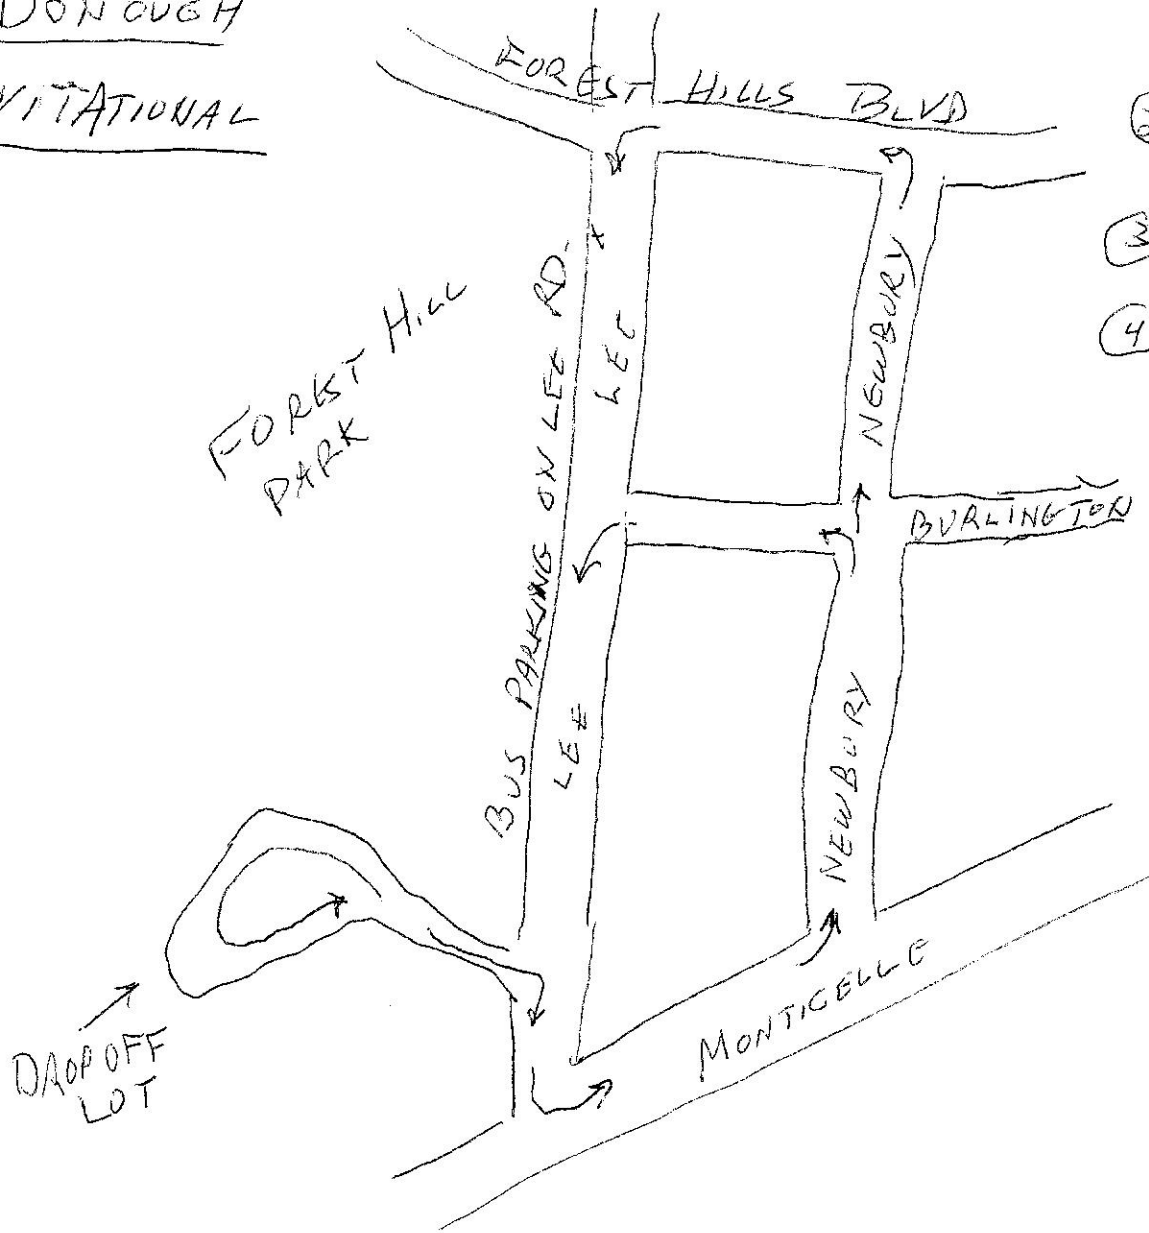

BUS PARKING

McDONOUGH

INVITATIONAL

① TEAM DROP OFF LOT ON LEE JUST NORTH OF MONTICELLO

② TURN RIGHT OUT OF LOT, THEN LEFT ON MONTICELLO

③ LEFT AT FIRST STREET NEWBURY DRIVE

④ TURN LEFT AT BURLINGTON OR FOREST HILLS BLVD

⑤ PARK AT CURB ALONG LEE RD.

OR

FOLLOW POLICE INSTRUCTIONS